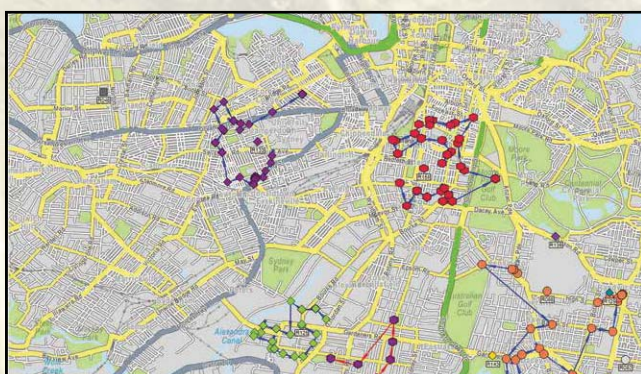

Intelligent Run Planning